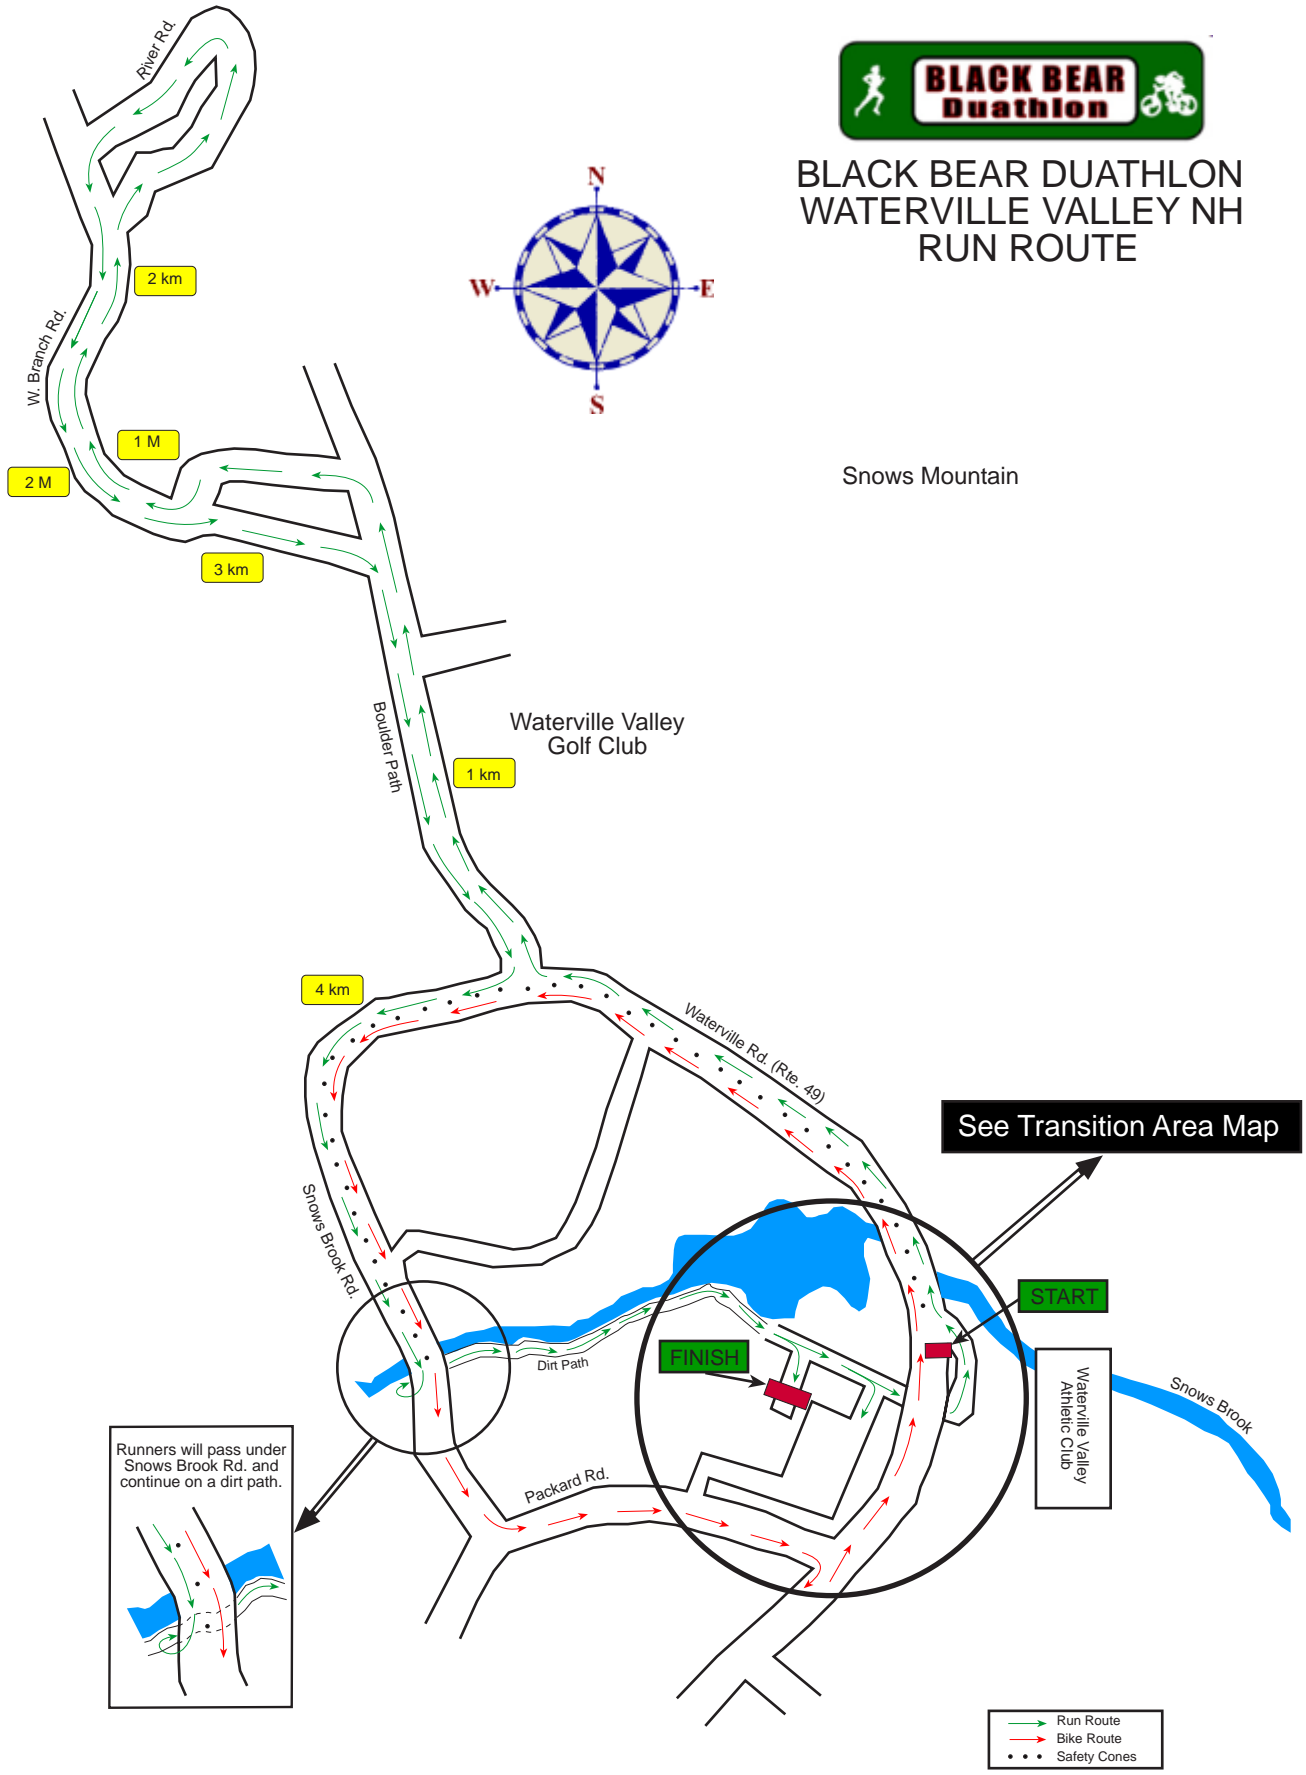

BLACK BEAR DUATHLON WATERVILLE VALLEY NH RUN ROUTE

Snows Mountain

Runners will pass under Snobs Brook Rd. and continue on a dirt path.

See Transition Area Map

- Run Route
- Bike Route
- Safety Cones